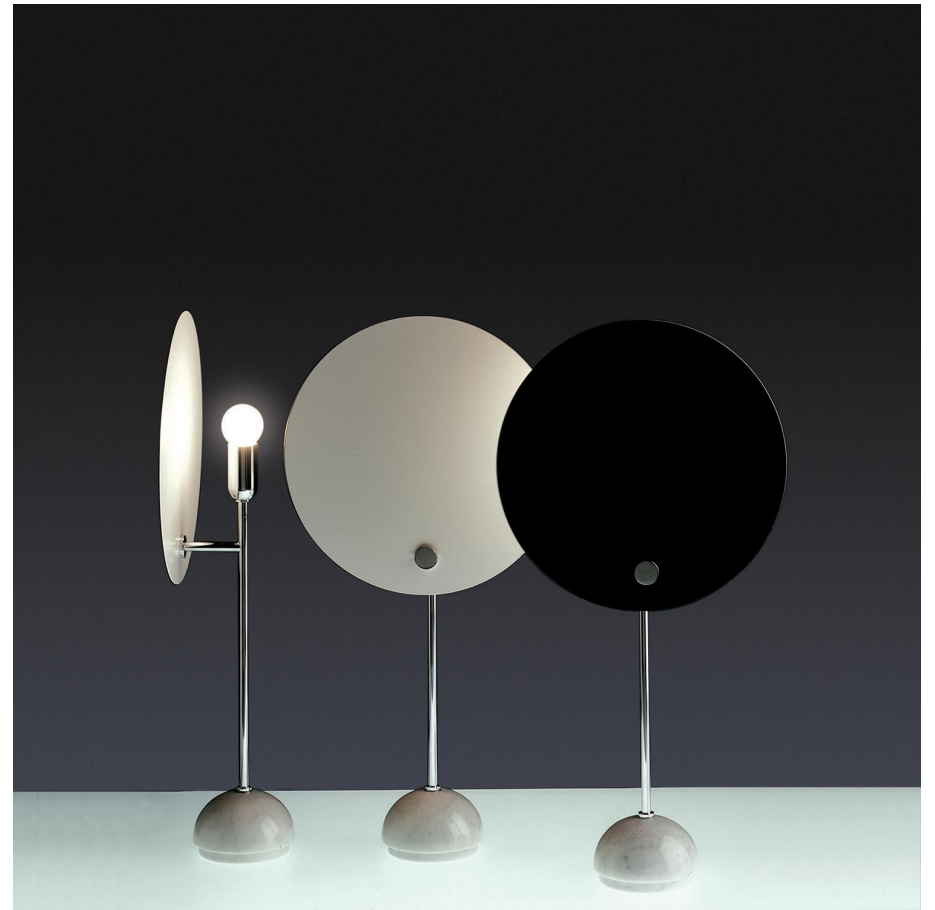

KUTA TABLE

Vico Magistretti

Table and wall lamp with a circular reflector in aluminium, which shields the lighting distribution, giving the effect of a solar eclipse. The circular screen is painted in white and black, the stem and the metal small parts and hemispherical support are chromed. Table version with base in white marble.

E27 FLUO/LED/HALO

LAMPING

Source	E27 A60
Total power	100W
Emission	indirect
Switching	dimnable, according to bulb
Tension	230V
Materials	marble +aluminium
Notes	switch on cable, cable lenght 1,5m

Codes

KUT EWN 11

Structure/Diffuser

chrome / white marble/white/black

PACKAGE

Package 01

33x17x42 cm / Gross weight: 5 Kg

Certificazioni