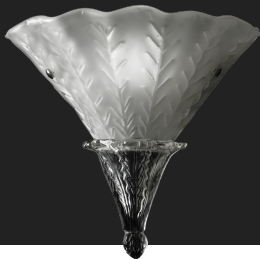

Wall lamp in satin and transparent glass. Metal with nickel finish. Available in different colours.
Opera Classic Collection.

DESIGNER

Roberta Vitadello