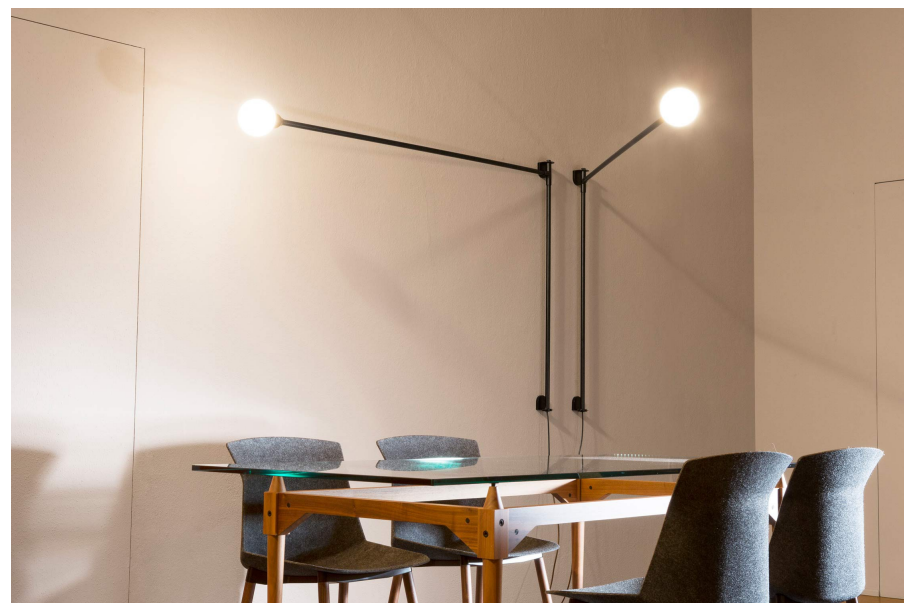

POTENCE PIVOTANTE

Charlotte Perriand

Embossed wall lamp. Body in aluminium and metal, painted matt black. Diffuser is a opal glass bubble. Arm fixed to the wall and rotating to the horizontal axis, describing a 180° corner. Power cable with plug and dimmer. Available also in the MINI version.

HALO/LED

LAMPING

Source	E27
Total power	8W
Emission	diffused
Switching	dimmable
Tension	230V
Color temperature	2700K
Luminous flux	900lm
Materials	aluminium
Notes	switch dimmer on cable, bulb included, cable length 3,2m, installation with cable and plug