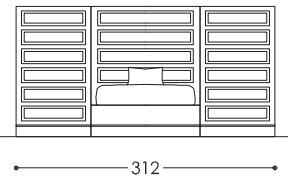

WS
WOODEN
SLATS

OP
ORTHOPEDIC
PANEL

SB
STORAGE
BED

VEN200

VEN180

VEN160

VEN140

VEN120