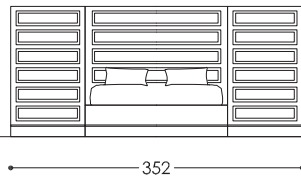

WS
WOODEN
SLATS

OP
ORTHOPEDIC
PANEL

SB
STORAGE
BED

VEN200

VEN180

VEN160

VEN140

VEN120