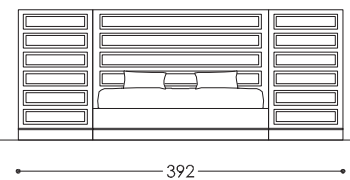

WS
WOODEN
SLATS

OP
ORTHOPEDIC
PANEL

SB
STORAGE
BED

VEN200

VEN180

VEN160

VEN140

VEN120