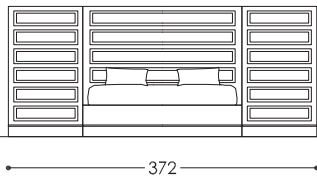

WS
WOODEN
SLATS

OP
ORTHOPEDIC
PANEL

SB
STORAGE
BED

VEN200

VEN180

VEN160

VEN140

VEN120