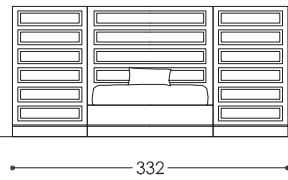

WS
WOODEN
SLATS

OP
ORTHOPEDIC
PANEL

SB
STORAGE
BED

VEN200

VEN180

VEN160

VEN140

VEN120