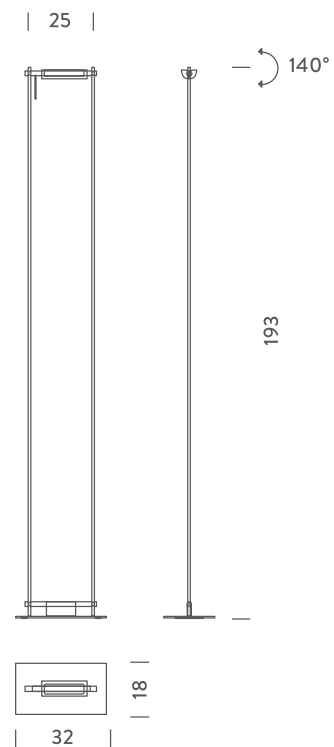

Widespread adjustable light, dimmable.

HALO

LAMPING

Source	R7s (114mm)
Total power	250W
Emission	orientable, 140°
Switching	dimnable
Tension	230V
Ip class	20
Materials	aluminium + ABS

Codes

LOG KNN 25

Structure

black

PACKAGE

Package 01

25x40x8 cm / Gross weight: 9.5 Kg

Package 02

31x17x198 cm / Gross weight: 4.7 Kg

Certificazioni

LED

LAMPING

Source	LED board
Total power	17W
Emission	orientable, 140°
Switching	dimnable
Tension	230V
Color temperature	2700K
Luminous flux	1900lm
Typ cri	83
Energy class	A+
Materials	aluminium + ABS

Codes

LOG LNN 21

Structure/Diffuser

black/black

PACKAGE

Package 01 25x40x8 cm / Gross weight: 7 Kg

Package 02 31x17x198 cm / Gross weight: 3.2 Kg

Certificazioni