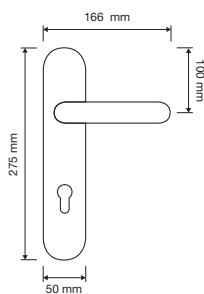

made in Italy

bronzo opaco
matt bronze
BM

cromo + cromo sabbiato
chrome + matt chrome mix
MC

oro zecchino
gold plated
OZ

modelli / models

990 RB 108

990 PL

990 PT