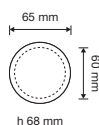

made in Italy

bronzo opaco
matt bronze
BM

cromo + cromo sabbiato
chrome + matt chrome mix
MC

oro zecchino
gold plated
OZ

modelli / models

990 RB 108

990 PL

990 PT