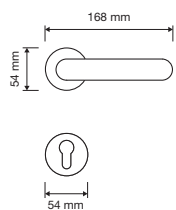

made in Italy

bronzo opaco
matt bronze
BM

cromo + cromo sabbiato
chrome + matt chrome mix
MC

oro zecchino
gold plated
OZ

modelli / models

990 RB 108

990 PL

990 PT