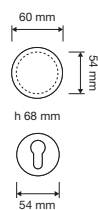

modelli / models

990 PG 108