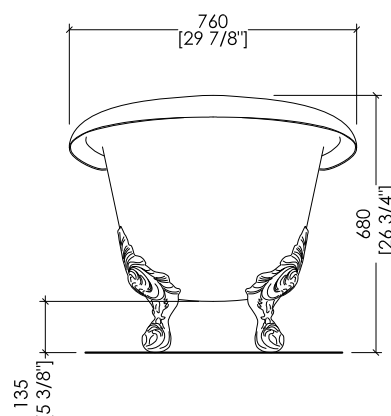

- ▶ BATHTUB (WITHOUT HOLES) WITH PRINCESS MODEL FEET
- ▶ BATHTUB:
MATERIAL: cast iron with external finish in "Antiqued Aluminium Leaf"
- ▶ FEET FINISH: antiqued aluminium leaf or satin nickel
- ▶ TOLERANCE: $\pm 2\%$
- ▶ PACKAGING SIZE: inch 78 3/4"x 35 3/8"x 39 3/8" H
- ▶ NET WEIGHT: 390.2 Lbs
- ▶ GROSS WEIGHT: 456.4 Lbs
- ▶ VOLUME: 31.7 Gal

N.B. Tutte le misure sono in millimetri/pollici. Questo disegno è di proprietà Devon&Devon. Non può essere riprodotto o trasmesso a terzi senza autorizzazione.

N.B. All measurements are in millimetres/inch. This drawing is property of Devon&Devon. It may not be reproduced or transmitted to third parties without authorization.

Devon&Devon

LAMÉ

design **Paola Ciarmatori**

PIEDE MODELLO: FLORA
FOOT MODEL: FLORA

2MRLAMEFL; 2MRLAMEFLNKA

- ▶ VASCA (SENZA FORI) CON PIEDI MODELLO FLORA
- ▶ VASCA:
MATERIALE: ghisa con esterno finito in "Antiqued Aluminium Leaf"
- ▶ FINITURA PIEDI: antiqued aluminium leaf o nickel satinato
- ▶ TOLLERANZA: $\pm 2\%$
- ▶ DIMENSIONE IMBALLO: mm 2000x900x1000 H
- ▶ PESO NETTO: 175 Kg
- ▶ PESO LORDO: 205 Kg
- ▶ VOLUME: 120 L

- ▶ BATHTUB (WITHOUT HOLES) WITH FLORA MODEL FEET
- ▶ BATHTUB:
MATERIAL: cast iron with external finish in "Antiqued Aluminium Leaf"
- ▶ FEET FINISH: antiqued aluminium leaf or satin nickel
- ▶ TOLERANCE: $\pm 2\%$
- ▶ PACKAGING SIZE: inch 78 3/4"x 35 3/8"x 39 3/8" H
- ▶ NET WEIGHT: 385.8 Lbs
- ▶ GROSS WEIGHT: 451.9 Lbs
- ▶ VOLUME: 31.7 Gal