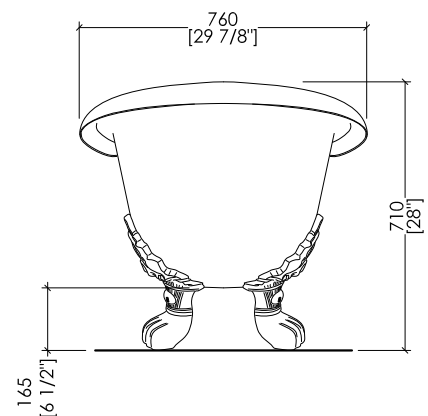

Devon&Devon

LAMÉ

design **Paola Ciarmatori**

PIEDE MODELLO: PRINCESS
FOOT MODEL: PRINCESS

2MRLAMEPR; 2MRLAMEPRNKA

- ▶ VASCA (SENZA FORI) CON PIEDI MODELLO PRINCESS
- ▶ VASCA:
MATERIALE: ghisa con esterno finito in "Antiqued Aluminium Leaf"
- ▶ FINITURA PIEDI: antiqued aluminium leaf o nickel satinato
- ▶ TOLLERANZA: $\pm 2\%$
- ▶ DIMENSIONE IMBALLO: mm 2000x900x1000 H
- ▶ PESO NETTO: 177 Kg
- ▶ PESO LORDO: 207 Kg
- ▶ VOLUME: 120 L

- ▶ BATHTUB (WITHOUT HOLES) WITH PRINCESS MODEL FEET
- ▶ BATHTUB:
MATERIAL: cast iron with external finish in "Antiqued Aluminium Leaf"
- ▶ FEET FINISH: antiqued aluminium leaf or satin nickel
- ▶ TOLERANCE: $\pm 2\%$
- ▶ PACKAGING SIZE: inch 78 3/4"x 35 3/8"x 39 3/8" H
- ▶ NET WEIGHT: 390.2 Lbs
- ▶ GROSS WEIGHT: 456.4 Lbs
- ▶ VOLUME: 31.7 Gal

Devon&Devon

LAMÉ

design **Paola Ciarmatori**

PIEDE MODELLO: FLORA
FOOT MODEL: FLORA

2MRLAMEFL; 2MRLAMEFLNKA

- ▶ VASCA (SENZA FORI) CON PIEDI MODELLO FLORA
- ▶ VASCA:
MATERIALE: ghisa con esterno finito in "Antiqued Aluminium Leaf"
- ▶ FINITURA PIEDI: antiqued aluminium leaf o nickel satinato
- ▶ TOLLERANZA: $\pm 2\%$
- ▶ DIMENSIONE IMBALLO: mm 2000x900x1000 H
- ▶ PESO NETTO: 175 Kg
- ▶ PESO LORDO: 205 Kg
- ▶ VOLUME: 120 L

- ▶ BATHTUB (WITHOUT HOLES) WITH FLORA MODEL FEET
- ▶ BATHTUB:
MATERIAL: cast iron with external finish in "Antiqued Aluminium Leaf"
- ▶ FEET FINISH: antiqued aluminium leaf or satin nickel
- ▶ TOLERANCE: $\pm 2\%$
- ▶ PACKAGING SIZE: inch 78 3/4"x 35 3/8"x 39 3/8" H
- ▶ NET WEIGHT: 385.8 Lbs
- ▶ GROSS WEIGHT: 451.9 Lbs
- ▶ VOLUME: 31.7 Gal