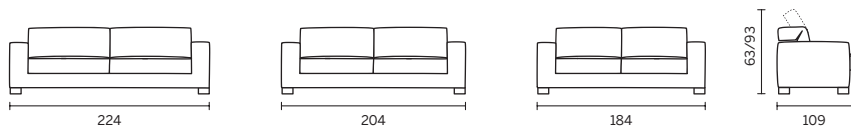

PATIO
ПАТИО

---

dx/sx-r/l-прав./лев.

dx/sx-r/l-прав./лев.

dx/sx-r/l-прав./лев.

dx/sx-r/l-прав./лев.

dx/sx-r/l-прав./лев.