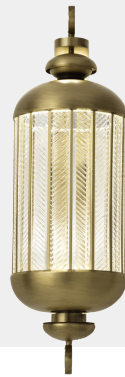

2 1 5 / AP

FATA MORGAN A

Wall lamp in metal with antique gold finish and carved glass diffuser. Available in different colours. Incanto Modern Collection.

DESIGNER

Edward Van Vliet