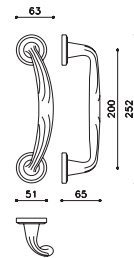

ottone/brass

ZL SuperOro lucido/SuperGold bright

L168A