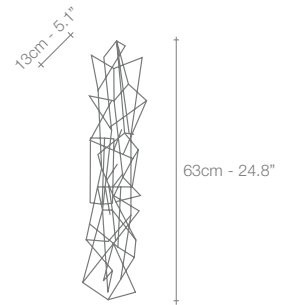

Etoile,
Twinkling in an
indoor Sky.

Etoile's intricate network of intersecting nickel lines recalls constellations in a clear night sky. Strategically placed bulbs cast a starry light, twinkling as viewers move around the pendant. Through projecting these complex patterns throughout the room, Etoile casts a heavenly glow in any space. Design Christian Lava.

P01S

P04S

P05S

P03A

NICKEL

	P01S	P03A	P04S	P05S
230V	8X10W + HALOGEN 12V G4	6X10W	8X20W	20W
120V	8X10W + XENON BI-PIN 12V T3 G4	6X10W	8X20W	20W

ETOILE CAN BE
MANUFACTURED TO WORK
WITH BI-PIN LED LIGHT
SOURCE ON REQUEST