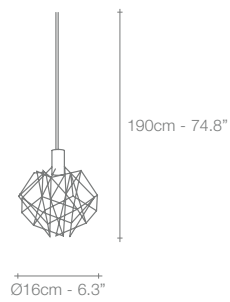

Etoile,
Twinkling in an
indoor Sky.

Etoile's intricate network of intersecting nickel lines recalls constellations in a clear night sky. Strategically placed bulbs cast a starry light, twinkling as viewers move around the pendant. Through projecting these complex patterns throughout the room, Etoile casts a heavenly glow in any space. Design Christian Lava.

P01S

P04S

P05S

P03A

NICKEL

	P01S	P03A	P04S	P05S
230V	8X10W + HALOGEN 12V G4	6X10W	8X20W	20W
120V	8X10W + XENON BI-PIN 12V T3 G4	6X10W	8X20W	20W

ETOILE CAN BE
MANUFACTURED TO WORK
WITH BI-PIN LED LIGHT
SOURCE ON REQUEST