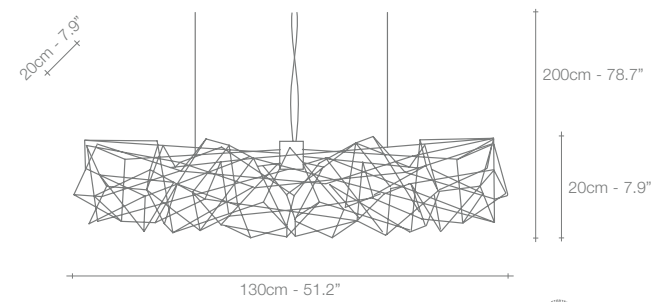

Etoile,
Twinkling in an
indoor Sky.

Etoile's intricate network of intersecting nickel lines recalls constellations in a clear night sky. Strategically placed bulbs cast a starry light, twinkling as viewers move around the pendant. Through projecting these complex patterns throughout the room, Etoile casts a heavenly glow in any space. Design Christian Lava.

P01S

P04S

P05S

P03A

NICKEL

	P01S	P03A	P04S	P05S
230V	8X10W + HALOGEN 12V G4	6X10W	8X20W	20W
120V	8X10W + XENON BI-PIN 12V T3 G4	6X10W	8X20W	20W

ETOILE CAN BE
MANUFACTURED TO WORK
WITH BI-PIN LED LIGHT
SOURCE ON REQUEST