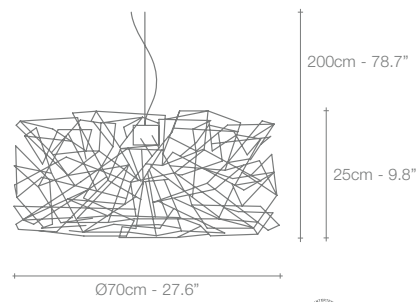

Etoile,
Twinkling in an
indoor Sky.

Etoile's intricate network of intersecting nickel lines recalls constellations in a clear night sky. Strategically placed bulbs cast a starry light, twinkling as viewers move around the pendant. Through projecting these complex patterns throughout the room, Etoile casts a heavenly glow in any space. Design Christian Lava.

P01S

P04S

P05S

P03A

NICKEL

	P01S	P03A	P04S	P05S
230V	8X10W + HALOGEN 12V G4	6X10W	8X20W	20W
120V	8X10W + XENON BI-PIN 12V T3 G4	6X10W	8X20W	20W

ETOILE CAN BE
MANUFACTURED TO WORK
WITH BI-PIN LED LIGHT
SOURCE ON REQUEST