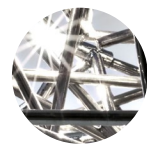

Etoile,
Twinkling in an
indoor Sky.

Etoile's intricate network of intersecting nickel lines recalls constellations in a clear night sky. Strategically placed bulbs cast a starry light, twinkling as viewers move around the pendant. Through projecting these complex patterns throughout the room, Etoile casts a heavenly glow in any space. Design Christian Lava.

P01S

P04S

P05S

P03A

NICKEL

	P01S	P03A	P04S	P05S
230V	8X10W + HALOGEN 12V G4	6X10W	8X20W	20W
120V	8X10W + XENON BI-PIN 12V T3 G4	6X10W	8X20W	20W

ETOILE CAN BE
MANUFACTURED TO WORK
WITH BI-PIN LED LIGHT
SOURCE ON REQUEST