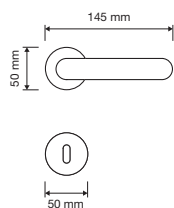

Cromo satinato
satin chrome
CS

Ottone lucido verniciato
polished brass
OL

modelli / models

980 RB 102

980 RB 019

980 RB 024

980 SK