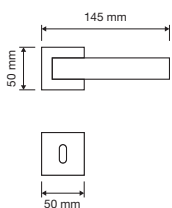

Cromo satinato
satin chrome
CS

Ottone lucido verniciato
polished brass
OL

modelli / models

980 RB 102

980 RB 019

980 RB 024

980 SK