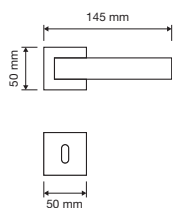

Cromo satinato
satin chrome
CS

Ottone lucido verniciato
polished brass
OL

modelli / models

980 RB 102

980 RB 019

980 RB 024

980 SK