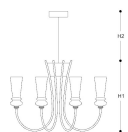

2 2 9 6 / 8

LICIO

DESIGNER

Stefano Traverso

Roberta Vitadello

DIMENSIONS

Diameter: 72 cm

Height: 100 cm

Height: 2: 100 cm

TYPE

Mounting: Pendant

Environment: Indoor

GLASS / CRYSTAL

Transparent

LIGHT SOURCES AVAILABLE

Eco Halogen: 8x20w - G9

Energy saving: -

Led: 8x2,5w - G9

ELECTRIC INFO

Dimmable: Yes

Driver:

Tension: 230V

Energy class: A++

METAL

Brushed Copper - Matt Black

AVAILABLE IN

Light Gold

CERTIFICATION

MATERIALS

Glass, Metal