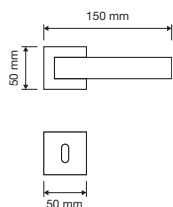

made in Italy

Cromo lucido  
polished chrome  
CR

Cromo satinato  
satin chrome  
CS

Oro zecchino  
gold plated  
OZ

modelli / models

1158 RB 019

1158 RB 024

1152 PL