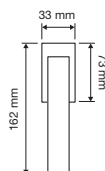

modelli / models

1158 SK