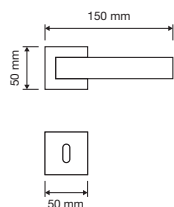

made in Italy

Cromo lucido  
polished chrome  
CR

Cromo satinato  
satin chrome  
CS

Oro zecchino  
gold plated  
OZ

modelli / models

1158 RB 019

1158 RB 024

1152 PL