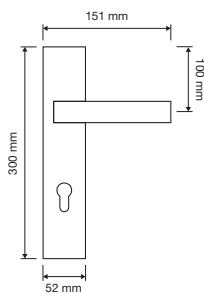

made in Italy

Cromo lucido  
polished chrome  
CR

Cromo satinato  
satin chrome  
CS

Oro zecchino  
gold plated  
OZ

modelli / models

1158 RB 019

1158 RB 024

1152 PL