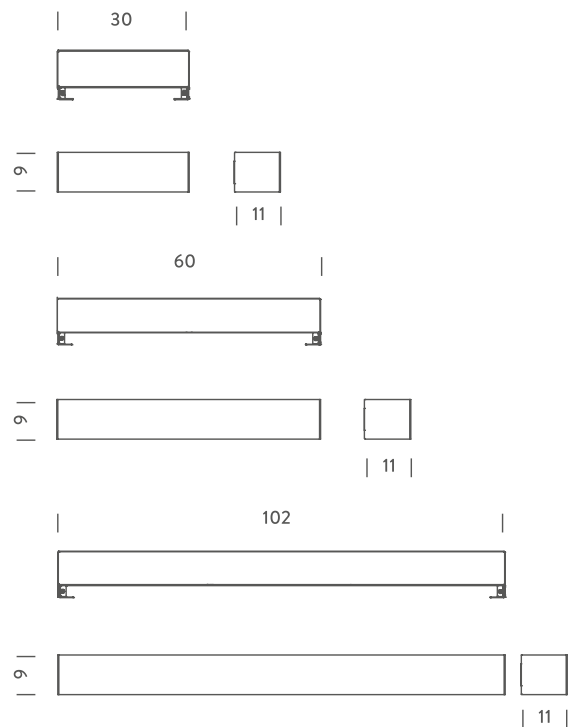

LED

LAMPING

Source	2xlinear LED
Total power	2x19,5W
Emission	diffused, Up + Down
Switching	dimmable 1-10V
Tension	230V
Color temperature	3000K
Luminous flux	1920+1920lm
Typ cri	80
Energy class	A+
Ip class	44
Materials	Metal
Notes	max mirror size:W95× th 2,5cm

Codes

VII LWW 33

Structure

white

Certificazioni