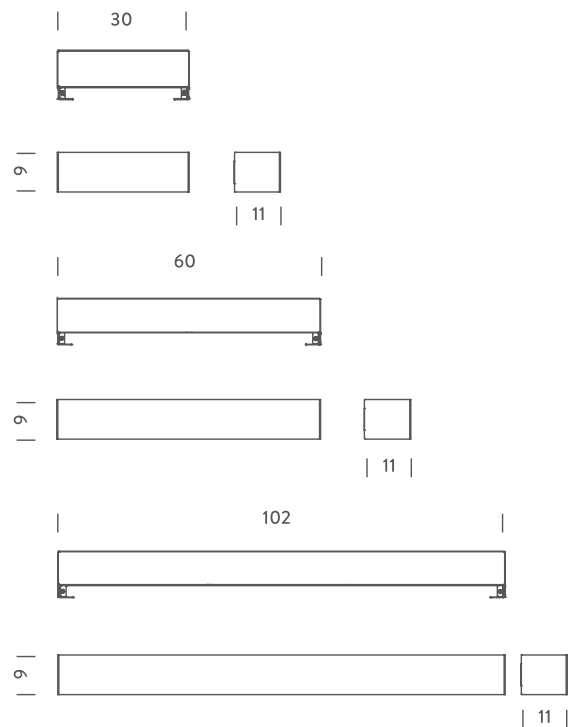

30 LED

LAMPING

Source	2xlinear LED
Total power	2x10W
Emission	diffused, Up + Down
Switching	dimmable 1-10V
Tension	230V
Color temperature	3000K
Luminous flux	1000+1000lm
Typ cri	80
Energy class	A+
Ip class	44
Materials	Metal
Notes	max mirror size:W23× th 2,5cm

Codes

VII LWW 31

Structure

white

Certificazioni