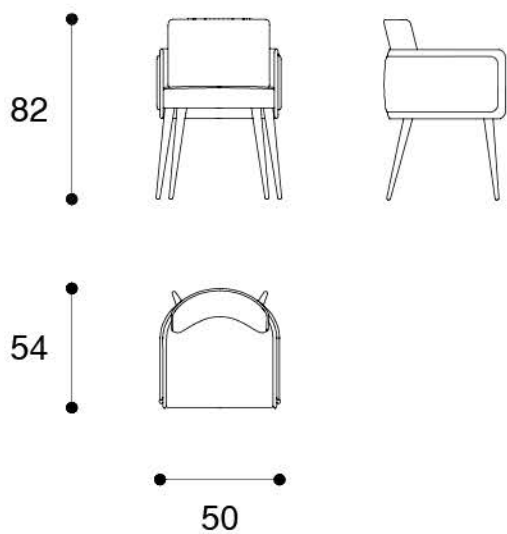

Modello base
/ Basic model

Cover esterna
/ External cover