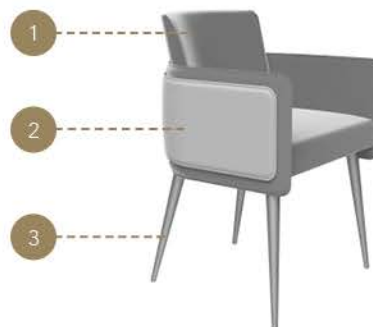

Modello base
/ Basic model

Cover esterna
/ External cover