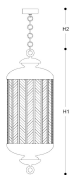

2 1 5 / 5 3 8

FATA MORGAN A

DESIGNER

Edward Van Vliet

DIMENSIONS

Diameter : 38 cm

Height 1: 102 cm

Height 2: 100 cm

TYPE

Mounting: Pendant

Environment: Indoor, Outdoor

GLASS / CRYSTAL

Transparent

LIGHT SOURCES AVAILABLE

Temperature: 3000K

Lumen: 2370

Led: 39w

ELC CTBIC / NFD

Dimmable: No

Driver:

Tension: 230V

Energy class: A++

METAL

Antique Gold

AVAILABLE IN

Antique Burnished

CERTIFICATIONS

MATERIALS

Glass, Metal