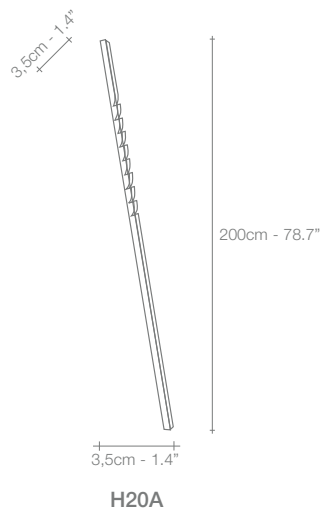

Zig-Zag, Easy *Sophistication.*

Either alone or a group, Zig-Zag is a truly unique way to add light to any space. Intended to lean nonchalantly against a wall, the soft glow from the notched, Zig-Zag openings creates a comfortable ambience while adding a distinctly progressive design element. Zig-Zag complements rooms with high ceilings while opening up smaller spaces. Design Jean François Crochet.

	H20A	H21A
230V	HALOGEN 12V G4	9X5W 6X10W
120V	XENON BI-PIN 12V T3 G4	9X5W 6X10W

ZIG-ZAG CAN BE
MANUFACTURED TO WORK
WITH BI-PIN LED LIGHT
SOURCE ON REQUEST