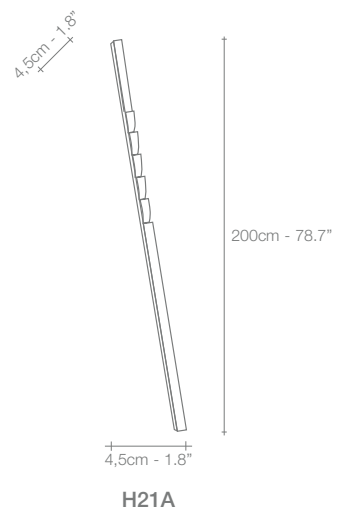

Zig-Zag, Easy *Sophistication.*

Either alone or a group, Zig-Zag is a truly unique way to add light to any space. Intended to lean nonchalantly against a wall, the soft glow from the notched, Zig-Zag openings creates a comfortable ambience while adding a distinctly progressive design element. Zig-Zag complements rooms with high ceilings while opening up smaller spaces. Design Jean François Crochet.