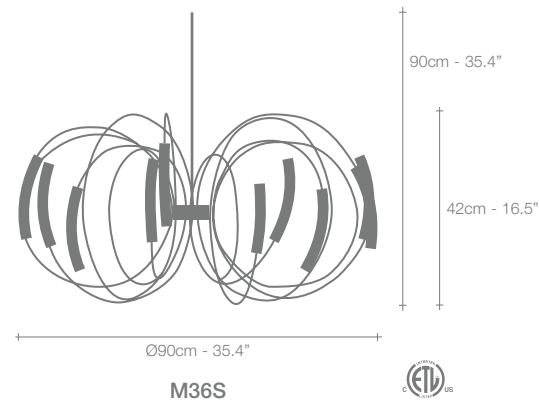

# Hook, an Alluring *Design.*

Hook, comprised of a series of arched arms, creates an enticing light that draws people towards it. Bathing the room in a soft glow, viewers are easily captured by Hook's inviting elegance. Its clean design lends well in a variety of settings, casting a light that is equally suitable in commercial or residential environments. Design Jean François Crochet.

		M36S
230V	 HALOGEN 12V G4	12X14W (=12X20W)
120V	 XENON BI-PIN 12V T3 G4	12X20W

HOOK CAN BE  
MANUFACTURED TO WORK  
WITH BI-PIN LED LIGHT  
SOURCE ON REQUEST