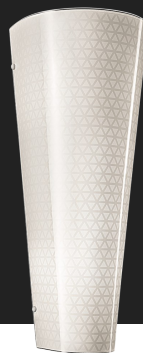

8 3 1 1 / AP

CALLA

DESIGNER

Silvio De Ponte Studio Architects