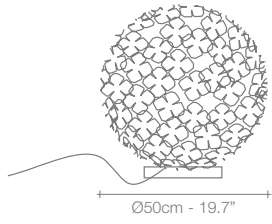

M48P

ONLY SILVER
OR GOLD

M42L

M43L

		M47S	M56A	M57L	M58A	M59S	M85L		M81S
230V	HALOGEN ES G9	48W (=60W)	48W (=60W)	33W (=40W)	5X33W (=5X40W)	60W (=75W)	33W (=40W)	COMPACT FLUO. E27	23W
120V		50W	50W	50W	5X35W	50W	35W	GLOBE G40 E26	100W