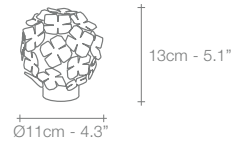

M50B

ONLY SILVER
OR GOLD