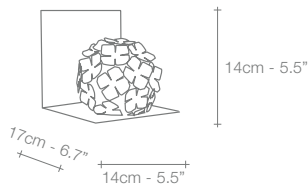

M44L

M57L

M56A

		M47S	M56A	M57L	M58A	M59S	M85L		M81S
230V	HALOGEN ES G9	48W (=60W)	48W (=60W)	33W (=40W)	5X33W (=5X40W)	60W (=75W)	33W (=40W)	COMPACT FLUO. E27	23W
120V		50W	50W	50W	5X35W	50W	35W	GLOBE G40 E26	100W