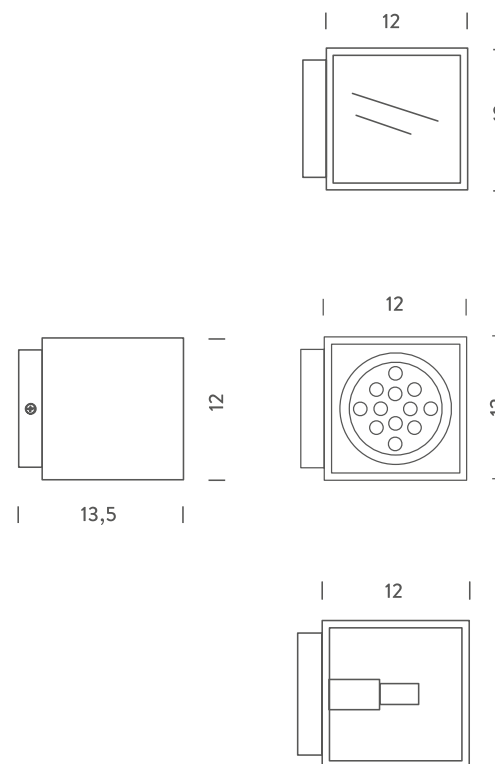

G9 HALO/LED

LAMPING

Source	G9
Total power	75W
Emission	diffused up + downlight
Switching	dimnable, according to bulb
Tension	110/230V
Materials	Aluminium
Notes	LED version with kit G9 LED NEMO, special finishes on request

Codes

CUB HWH 32

Structure

white

PACKAGE

Package 01 16x18x15 cm / Gross weight: 0.97 Kg

Certificazioni

LED

Codes

CUB LWH 32

Structure

white

PACKAGE

Package 01 16x18x15 cm / Gross weight: 0.97 Kg

Certificazioni