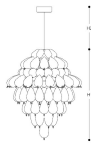

479 / 5

GRAPE FLUT

DESIGNER

Stefano Traverso

Roberta Vitadello