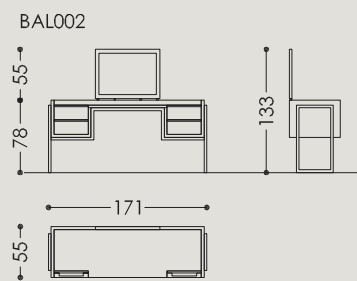

05

Baldwin series

-

**Cassettiera in legno. Disponibile in diverse essenze secondo campionario o laccato in colori RAL.  
Inserti in metallo: effetto bronzo, oro, cromo, verniciato in colori RAL.**

Chest of drawers in wood. Available in different wood finishes according to samples or lacquered in RAL colors.  
Metal parts finishes: brass effect, gold, chrome, painted in RAL colors.