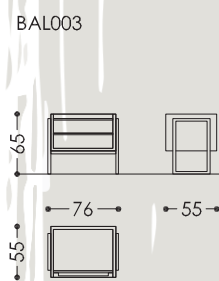

05

Baldwin series

-

**Cassettiera in legno. Disponibile in diverse essenze secondo campionario o laccato in colori RAL.  
Inserti in metallo: effetto bronzo, oro, cromo, verniciato in colori RAL.**

Chest of drawers in wood. Available in different wood finishes according to samples or lacquered in RAL colors.  
Metal parts finishes: brass effect, gold, chrome, painted in RAL colors.