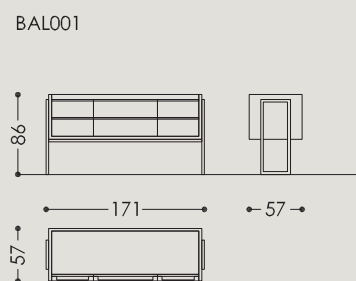

05

Baldwin series

-

**Cassettiera in legno. Disponibile in diverse essenze secondo campionario o laccato in colori RAL.  
Inserti in metallo: effetto bronzo, oro, cromo, verniciato in colori RAL.**

Chest of drawers in wood. Available in different wood finishes according to samples or lacquered in RAL colors.  
Metal parts finishes: brass effect, gold, chrome, painted in RAL colors.