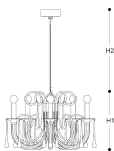

FLORA

DESIGNER

[ITALAMP Studio](#)