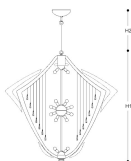

2 3 0 2 / S

FE N ICE

DESIGNER

Stefano Traverso

Roberta Vitadello