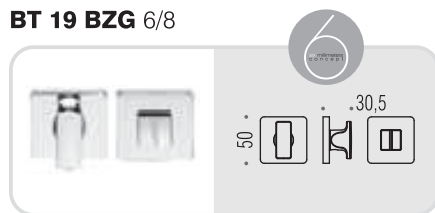

nottolini

TOILET ROSES

Materiale: Ottone/Cromall®
Material: Brass/Cromall®

HPS Zirconium gold HPS	OL Oroplus	OM Oromat Matt gold	HPS/1 Zirconium SS HPS	CR Cromo Chrome	CM Cromat Matt chrome		
VL Vintage	VM Vintage Mat	NI Nikelmat Matt nickel	BR Bronzo Bronze	BA Bronzo antico Antique bronze	OA Ottone antico Antique brass	NM Neromat Matt black	BI Bianco White

BT 19 BZG 6/8