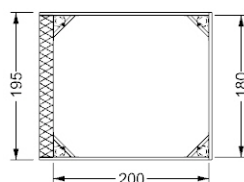

OPTIONAL/OPTIONAL/OPTIONAL/EN OPTION

- Illuminazione LED sui piedini

LED lighting for the legs / LED Lichtenlage für die Füße / Eclairage LED pour les pieds