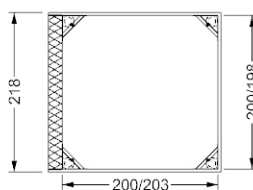

OPTIONAL/OPTIONAL/OPTIONAL/EN OPTION

- Illuminazione LED sui piedini

LED lighting for the legs / LED Lichtenlage für die Füße / Eclairage LED pour les pieds