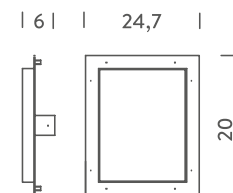

LED / HALO TRIM

LAMPING

Source	G53 QR111
Total power	30W LED/60W HALO
Emission	orientable
Switching	dimnable TRIAC, according to bulb
Tension	230V
Materials	Aluminium
Notes	90° orientable bulb, recessed hole, trim: 20×15×Hmin12cm

Codes

RO1 LWW 61

Structure

white

Certificazioni

LED / HALO TRIMLESS

LAMPING

Source	G53 QR111
Total power	30W LED/60W HALO
Emission	orientable
Switching	dimnable TRIAC, according to bulb
Tension	230V
Materials	Aluminium
Notes	90° orientable bulb, recessed hole, trimless: 21×16,5×Hmin22cm
Accessories	FRAME FOR TRIMLESS 1,

Codes

RO1 LWW 62

Structure

white

PACKAGE

Package 01 27x27x18 cm / Gross weight: 1 Kg

Certificazioni