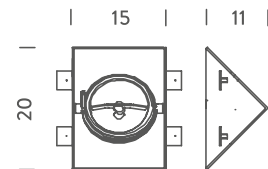

LED / HALO TRIM

LAMPING

Source	G53 QR111
Total power	30W LED/60W HALO
Emission	orientable
Switching	dimnable TRIAC, according to bulb
Tension	230V
Materials	Aluminium
Notes	90° orientable bulb, recessed hole, trim: 20×15×Hmin12cm

Codes

RO1 LWW 61

Structure

white

Certificazioni

LED / HALO TRIMLESS

LAMPING

Source	G53 QR111
Total power	30W LED/60W HALO
Emission	orientable
Switching	dimnable TRIAC, according to bulb
Tension	230V
Materials	Aluminium
Notes	90° orientable bulb, recessed hole, trimless: 21×16,5×Hmin22cm
Accessories	FRAME FOR TRIMLESS 1,

Codes

RO1 LWW 62

Structure

white

PACKAGE

Package 01 27x27x18 cm / Gross weight: 1 Kg

Certificazioni