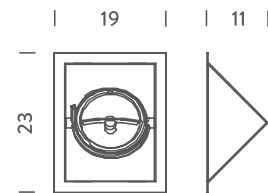

LED / HALO TRIM

LAMPING

Source	G53 QR111
Total power	30W LED/60W HALO
Emission	orientable
Switching	dimnable TRIAC, according to bulb
Tension	230V
Materials	Aluminium
Notes	90° orientable bulb, recessed hole, trim: 20×15×Hmin12cm

Codes

RO1 LWW 61

Structure

white

Certificazioni

LED / HALO TRIMLESS

LAMPING

Source	G53 QR111
Total power	30W LED/60W HALO
Emission	orientable
Switching	dimnable TRIAC, according to bulb
Tension	230V
Materials	Aluminium
Notes	90° orientable bulb, recessed hole, trimless: 21×16,5×Hmin22cm
Accessories	FRAME FOR TRIMLESS 1,

Codes

RO1 LWW 62

Structure

white

PACKAGE

Package 01 27x27x18 cm / Gross weight: 1 Kg

Certificazioni