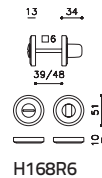

Icaro Paolo Portoghesi

ottone/brass

ZL SuperOro lucido/SuperGold bright

OLIVARI 