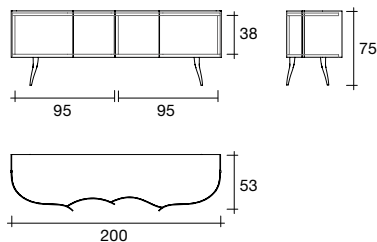

# Lady B

modello registrato  
registered model

DESIGN  
MARZIA E LEO DAINELLI

portata massima: 80 kg  
maximum load capacity: 80 kg

Mobile contenitore  
composto da struttura, top  
e gambe in legno laccato  
nero lucido; ante e frontali  
in vetro Nero95 curvato.  
Profili delle ante in metallo  
verniciato nero opaco.

Container cabinet  
consisting of structure,  
top and legs in black gloss  
lacquered wood; doors  
and front in curved black  
Nero95 glass. Profiles  
of the doors in opaque  
black painted metal.

dimensioni L, P, H  
dimensions L, W, H  
(cm)

COD./CODE

L

P/W

H

peso netto  
net weight  
(kg)

peso lordo  
gross weight  
(kg)

volume imballo  
package volume  
(m<sup>3</sup>)

Mobile contenitore.  
Container cabinet.