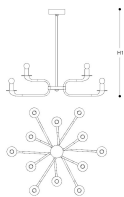

2 2 9 5 / 1 2

OLIMPO

DESIGNER

Stefano Traverso

Roberta Vitadello

DIMENSION S

Diameter : 80 cm

Height: 70 cm

Depth : cm

TYPE

Mounting: Pendant

Environment: Indoor

GLASS / CRYSTAL

Black

LIGHT SOURCE S AVAILABLE

Eco Halogen: 12x30w - E14

Energy saving: 12x8w - E14

Led: 12x4w - E14

ELECTRIC INFO

Dimmable: Yes

Driver:

Tension: 230V

Energy class: A++ → E

METAL

Brushed Copper - Matt Black

CERTIFICATION S

MATERIALS

Glass, Metal