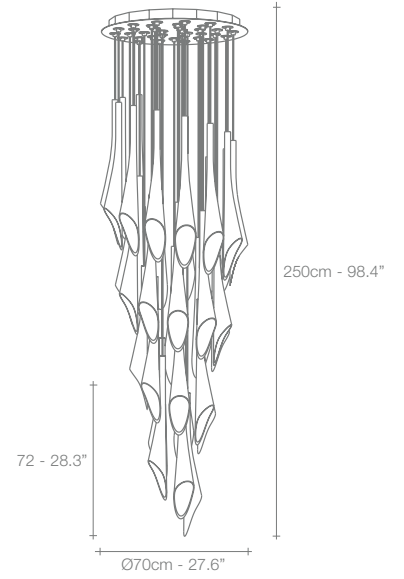

T01S

T03S

T05S

T35S

T03SR

T05SR

WHITE
CRYSTAL

	T01S	T03S	T05S	T35S	T03SR	T05SR
230V						
HALOGEN						
12V G4	20W	3X20W	5X20W	35X10W	3X20W	5X20W
120V						
XENON BI-PIN						
12V T3 G4	20W	3X20W	5X20W	35X10W	3X20W	5X20W

CALLE CAN BE
MANUFACTURED TO WORK
WITH BI-PIN LED LIGHT
SOURCE ON REQUEST