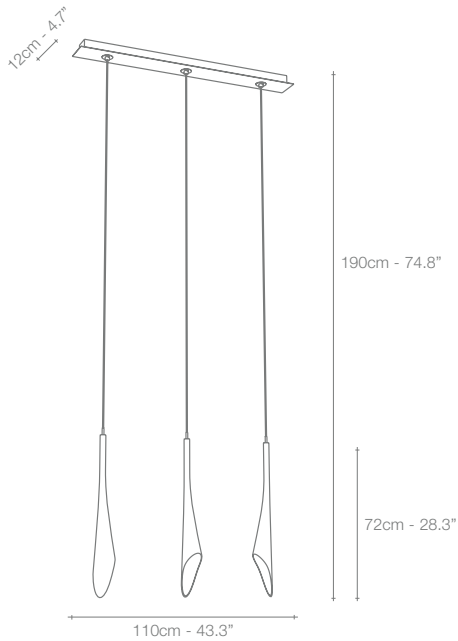

T01S

T03S

T05S

T35S

T03SR

T05SR

WHITE
CRYSTAL

	T01S	T03S	T05S	T35S	T03SR	T05SR
230V						
HALOGEN						
12V G4	20W	3X20W	5X20W	35X10W	3X20W	5X20W
120V						
XENON BI-PIN						
12V T3 G4	20W	3X20W	5X20W	35X10W	3X20W	5X20W

CALLE CAN BE
MANUFACTURED TO WORK
WITH BI-PIN LED LIGHT
SOURCE ON REQUEST