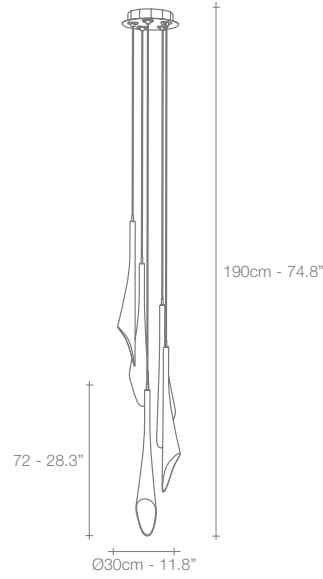

T01S

T03S

T05S

T35S

T03SR

T05SR

WHITE
CRYSTAL

	T01S	T03S	T05S	T35S	T03SR	T05SR
230V						
HALOGEN						
12V G4	20W	3X20W	5X20W	35X10W	3X20W	5X20W
120V						
XENON BI-PIN						
12V T3 G4	20W	3X20W	5X20W	35X10W	3X20W	5X20W

CALLE CAN BE
MANUFACTURED TO WORK
WITH BI-PIN LED LIGHT
SOURCE ON REQUEST