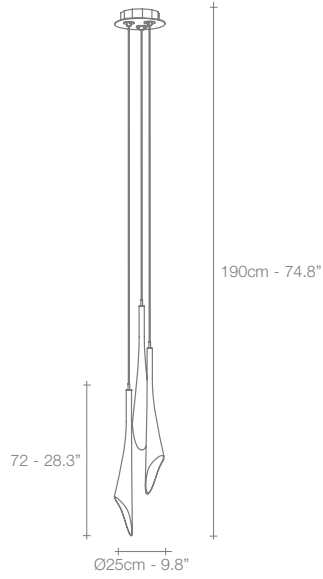

T01S

T03S

T05S

T35S

T03SR

T05SR

WHITE
CRYSTAL

	T01S	T03S	T05S	T35S	T03SR	T05SR
230V						
HALOGEN						
12V G4	20W	3X20W	5X20W	35X10W	3X20W	5X20W
120V						
XENON BI-PIN						
12V T3 G4	20W	3X20W	5X20W	35X10W	3X20W	5X20W

CALLE CAN BE
MANUFACTURED TO WORK
WITH BI-PIN LED LIGHT
SOURCE ON REQUEST