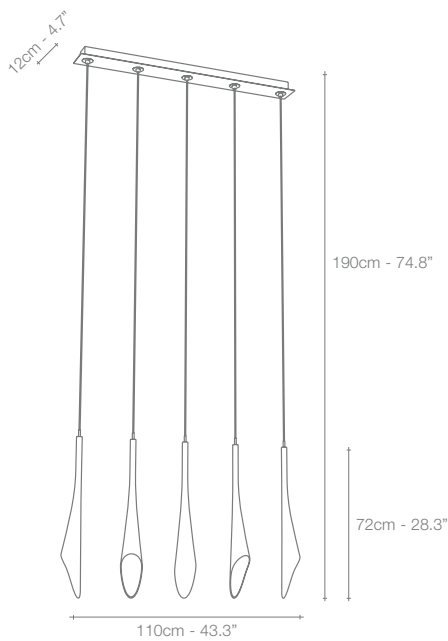

T01S

T03S

T05S

T35S

T03SR

T05SR

WHITE
CRYSTAL

	T01S	T03S	T05S	T35S	T03SR	T05SR
230V						
HALOGEN						
12V G4	20W	3X20W	5X20W	35X10W	3X20W	5X20W
120V						
XENON BI-PIN						
12V T3 G4	20W	3X20W	5X20W	35X10W	3X20W	5X20W

CALLE CAN BE
MANUFACTURED TO WORK
WITH BI-PIN LED LIGHT
SOURCE ON REQUEST