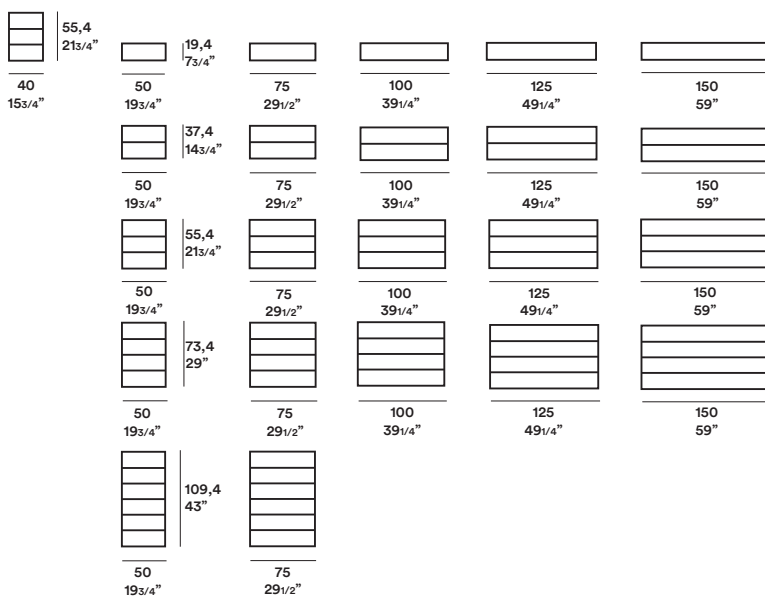

Contentori / Drawer unit