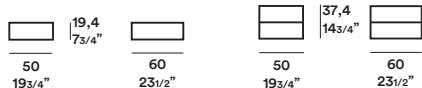

Nap / Mario Mazzer

Gruppi / Night Stand

2005

Contentori in appoggiosu panca oppure con piedini per appoggio a terra o collocabili a sospensione (2 cassetti); disponibili con top sp. cm 1,2 o 7. Finiture: noce canaletto, rovere therm, laccato opaco e lucido.

Different elements available with feet, leaning on bench or hanging (2 drawers elements); available with 1,2 or 7 cm top. Finishing: walnut, therm oak, matt and gloss lacquer.

Dimensioni / Dimensions

Comodini / Night Stand

Top - Panche / Top - Benches

top sp. 1,2-top thk. 2/4"

top sp. 1,2-top thk. 2/4"

40-50-60 P 46
15 3/4"-19 3/4"-23 1/2" D 18"

da 50 a 200 P 51
from 19 3/4" to 78 3/4" D 20"

top sp. 7-top thk. 2 3/4"

top sp. 7-top thk. 2 3/4"

40-50-60 P 46
15 3/4"-19 3/4"-23 1/2" D 18"

da 50 a 300 P 51
from 19 3/4" to 118" D 20"

panche sp. 7-benches thk. 2 3/4"

mensole sp. 7-shelves thk. 2 3/4"

da 75 a 300 P 65
from 29 1/2" to D 25 1/2"

100-200 P 22
39 1/4"-78 3/4" D 8 3/4"