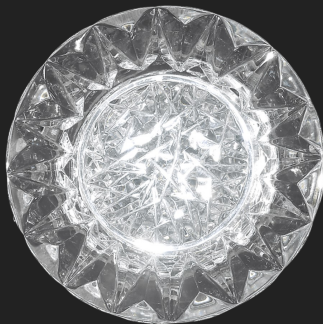

8 1 5 0 / AP

DIAMANTE

Wall lamp in carved crystal with metal details in nickel finish. Available in different dimensions.
Incanto Modern Collection.

DESIGNER

[ITALAMP Studio](#)

[Stefano Traverso](#)

[Roberta Vitadello](#)