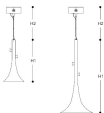

7025/SG

BAFFO

Pendant in metal with nickel gold finish. Available in different colours. Incanto Modern Collection.

DIMENSIONS

Diameter: **32 cm**

Height 1: **70 cm**

Height 2: **100 cm**

TYPE

Mounting: **Pendant**

Environment: **Indoor, Outdoor**

LIGHT SOURCES AVAILABLE

Temperature: **3000K**

Lumen: **1240**

Led: **16x2w**

ELECTRIC INFO

Dimmable: **No**

Driver: **Incluse**

Tension: **230V**

Energy class: **A+**

CERTIFICATIONS

MATERIALS

Metal

METAL

Gold Nickel

AVAILABLE IN

Shiny Gold

Matt Black