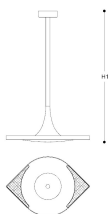

7 2 6 / S

LUN ATICA

DESIGNER
Studio MAMO

DIMENSIONS

Diameter: 60 x 44 cm

Height: 80 cm

Depth: - cm

TYPE

Mounting: Pendant

Environment: Indoor

GLASS / CRYSTAL

White

LIGHT SOURCES AVAILABLE

Temperature: 3000K

Lumen: 1000

Led: 15w

ELECTRICAL INFO

Dimmable: No

Driver: Include

Tension: 230V

Energy class: A++ - A

METAL

Light Gold

CERTIFICATIONS

MATERIALS

Crystal, Glass, Metal