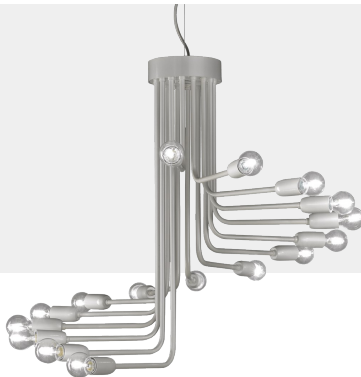

G&R 1 0

SPIRALE

Pendant in metal with white finish. Available in different dimensions and colours. Incanto Modern Collection.