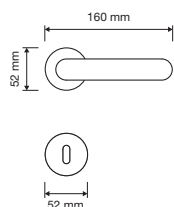

made in Italy | patented design

bronzo opaco
matt bronze
BM

cromo lucido
polished chrome
CR

cromo satinato
satin chrome
CS

oro zecchino
gold plated
OZ

1450 RB 023

1450 RB 025

1454 PL