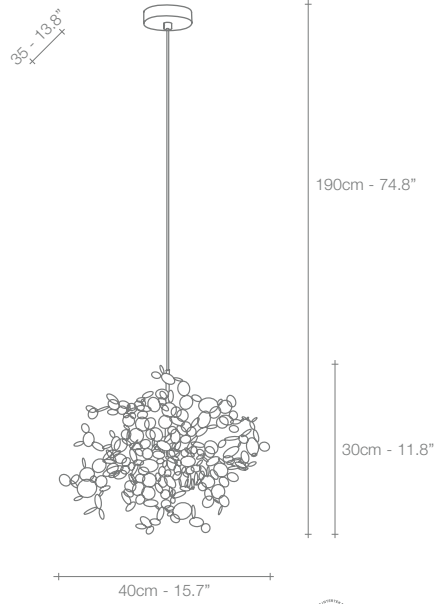

**N91S**  
WHITE  
CIRCULAR CANOPY

**N90S**  
NICKEL  
CIRCULAR CANOPY

**N92S**  
WHITE  
RECTANGULAR CANOPY

STAINLESS STEEL

	N90S	N91S	N92S
230V	HALOGEN 12V G4	3X20W	12X20W
120V	XENON BI-PIN 12V T3 G4	3X20W	12X20W