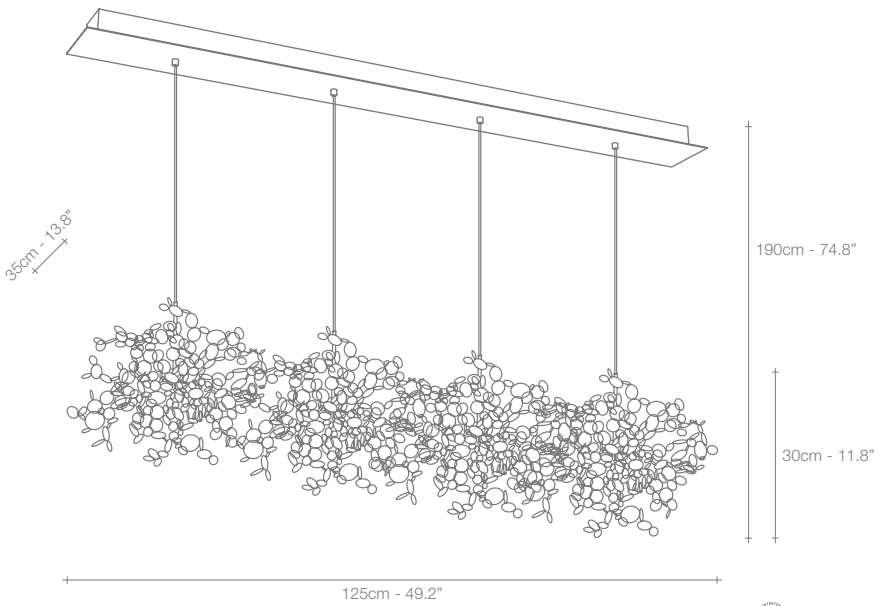

**N91S**  
WHITE  
CIRCULAR CANOPY

**N90S**  
NICKEL  
CIRCULAR CANOPY

**N92S**  
WHITE  
RECTANGULAR CANOPY

STAINLESS STEEL

	N90S	N91S	N92S
230V	HALOGEN 12V G4	3X20W	12X20W
120V	XENON BI-PIN 12V T3 G4	3X20W	12X20W

ARGENT CAN BE  
MANUFACTURED TO WORK  
WITH BI-PIN LED LIGHT  
SOURCE ON REQUEST