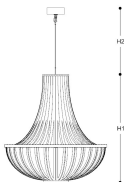

2 3 1 8 / 7 0

SOON

DESIGNER

Stefano Traverso

Roberta Vitadello