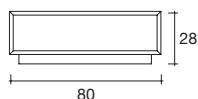

portata sul piano: 50 kg
top load capacity: 50 kg

dimensioni L, P, H
dimensions L, W, H
(cm)

COD./CODE

L

P/W

H

peso netto
net weight
(kg)

peso lordo
gross weight
(kg)

volume imballo
package volume
(m³)

Tavolino in specchio fumè.
Coffee table with smoked glass mirror.

RO/40

40

40

70

28

42