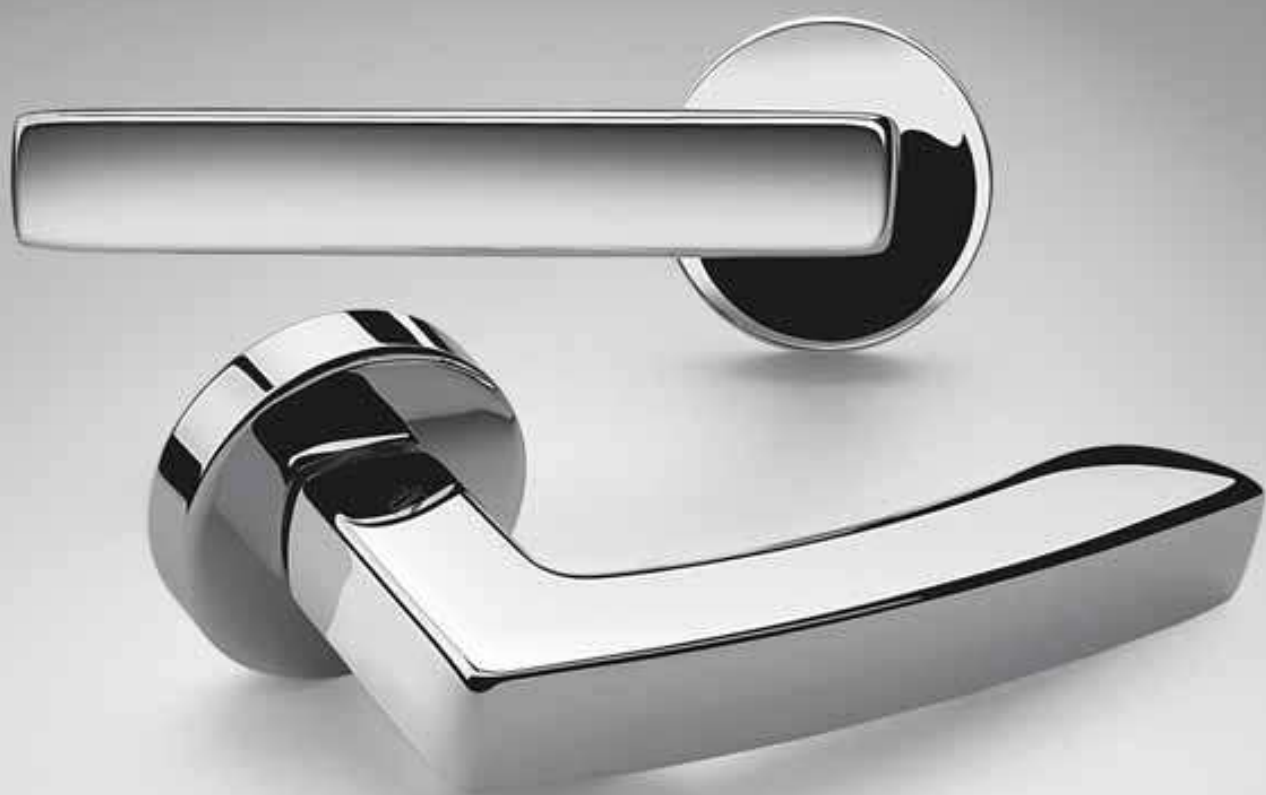

AR 21
VIOLA ○

Design: Angeletti Ruzza Design

viola

Design: Angeletti Ruzza Design

Materiale: Ottone
Material: Brass

OL
Oroplus

CR
Cromo
Chrome

HPS/1
Zirconium stainless-steel HPS