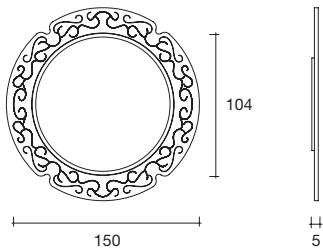

*Shaped wall mirror consisting of a 6mm fused glass frame back-silvered with relief decorations. Available with smoked or bronze finishes. 5 mm flat mirror available with neutral, smoked or bronze finishes. Rear frame made of painted metal. It can be hung horizontally or vertically.*

dimensioni L, P, H  
dimensions L, W, H  
(cm)

	COD./CODE	L	P/W	H	peso netto net weight (kg)	peso lordo gross weight (kg)	volume imballo package volume (m <sup>3</sup> )
Specchio sagomato. Cornice e specchio piano in vetro fumè. <i>Shaped mirror. Frame and flat mirror made of smoked glass.</i>	<b>NB/128F</b>	128	5	180	38	89	0,69
Specchio sagomato. Cornice in vetro fumè, specchio piano neutro. <i>Shaped mirror. Frame made of smoked glass, flat mirror neutral.</i>	<b>NB/128FN</b>	128	5	180	38	89	0,69
Specchio sagomato. Cornice e specchio piano in vetro bronzo. <i>Shaped mirror. Frame and flat mirror made of bronze glass.</i>	<b>NB/128B</b>	128	5	180	38	89	0,69
Specchio sagomato. Cornice in vetro bronzo, specchio piano neutro. <i>Shaped mirror. Frame made of bronze glass, flat mirror neutral.</i>	<b>NB/128BN</b>	128	5	180	38	89	0,69

## *New Baroque*

DESIGN  
MARZIA E LEONARDO DAINELLI

Specchio da parete sagomato costituito da cornice in vetro fuso a gran fuoco da 6 mm retroargentato con decoro a rilievo. Disponibile nelle finiture fumè o bronzo. Specchio piano da 5 mm disponibile nelle finiture neutro, fumè o bronzo. Telaio posteriore in metallo verniciato. Possibilità di appendimento in orizzontale o verticale.

dimensioni L, P, H  
dimensions L, W, H  
(cm)

COD./CODE

Ø

P/W

H

peso netto  
net weight  
(kg)

peso lordo  
gross weight  
(kg)

volume imballo  
package volume  
(m<sup>3</sup>)