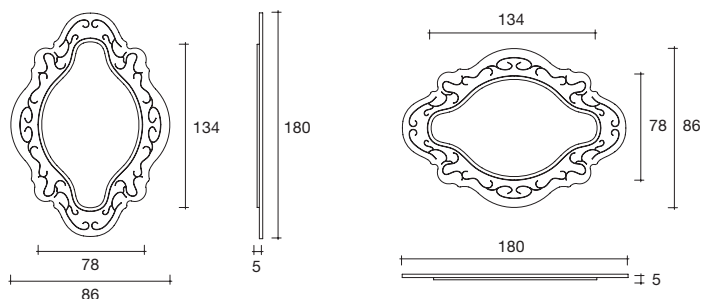

## New Baroque

DESIGN  
MARZIA E LEONARDO DAINELLI

Specchio da parete sagomato costituito da cornice in vetro fuso a gran fuoco da 6 mm retroargentato con decoro a rilievo. Disponibile nelle finiture fumè o bronzo. Specchio piano da 5 mm disponibile nelle finiture neutro, fumè o bronzo. Telaio posteriore in metallo verniciato. Possibilità di appendimento in orizzontale o verticale.

*Shaped wall mirror consisting of a 6mm fused glass frame back-silvered with relief decorations. Available with smoked or bronze finishes. 5 mm flat mirror available with neutral, smoked or bronze finishes. Rear frame made of painted metal. It can be hung horizontally or vertically.*

dimensioni L, P, H  
dimensions L, W, H  
(cm)

	COD./CODE	L	P/W	H	peso netto net weight (kg)	peso lordo gross weight (kg)	volume imballo package volume (m <sup>3</sup> )
Specchio sagomato. Cornice e specchio piano in vetro fumè. <i>Shaped mirror. Frame and flat mirror made of smoked glass.</i>	<b>NB/128F</b>	128	5	180	38	89	0,69
Specchio sagomato. Cornice in vetro fumè, specchio piano neutro. <i>Shaped mirror. Frame made of smoked glass, flat mirror neutral.</i>	<b>NB/128FN</b>	128	5	180	38	89	0,69
Specchio sagomato. Cornice e specchio piano in vetro bronzo. <i>Shaped mirror. Frame and flat mirror made of bronze glass.</i>	<b>NB/128B</b>	128	5	180	38	89	0,69
Specchio sagomato. Cornice in vetro bronzo, specchio piano neutro. <i>Shaped mirror. Frame made of bronze glass, flat mirror neutral.</i>	<b>NB/128BN</b>	128	5	180	38	89	0,69

dimensioni L, P, H  
dimensions L, W, H  
(cm)

COD./CODE

Ø

P/W

H

peso netto  
net weight  
(kg)

peso lordo  
gross weight  
(kg)

volume imballo  
package volume  
(m<sup>3</sup>)