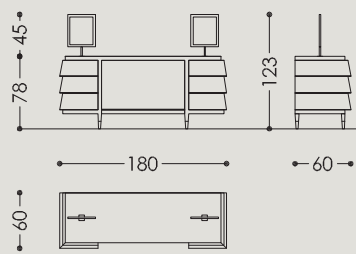

05

Hancock series

HAK001

HAK002

HAK003

Cassettiera in legno. Disponibile laccata in colori RAL o rivestita in tessuto o pelle. Inserti in metallo: effetto bronzo, oro, cromo, verniciato in colori RAL.

Chest of drawers in wood. Available in lacquered RAL colors or covered in fabric or leather.
Metal parts finishes: brass effect, gold, chrome, painted in RAL colors.