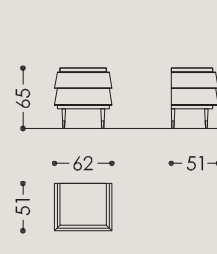

05

Hancock series

HAK001

HAK002

HAK003

Cassettiera in legno. Disponibile laccata in colori RAL o rivestita in tessuto o pelle. Inserti in metallo: effetto bronzo, oro, cromo, verniciato in colori RAL.

Chest of drawers in wood. Available in lacquered RAL colors or covered in fabric or leather.
Metal parts finishes: brass effect, gold, chrome, painted in RAL colors.