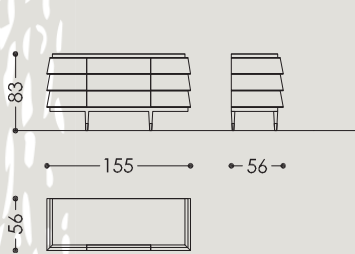

05

Hancock series

HAK001

HAK002

HAK003

Cassettiera in legno. Disponibile laccata in colori RAL o rivestita in tessuto o pelle. Inserti in metallo: effetto bronzo, oro, cromo, verniciato in colori RAL.

Chest of drawers in wood. Available in lacquered RAL colors or covered in fabric or leather.
Metal parts finishes: brass effect, gold, chrome, painted in RAL colors.