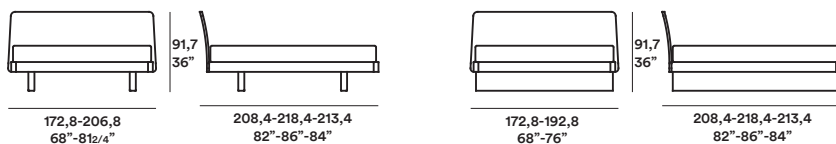

Dimensioni / Dimensions

Clay / No Code design

Finiture / Finishings

Essenze / Woods

rovere therm
therm oak

Laccati opachi / Matt lacquers

gesso

bianco