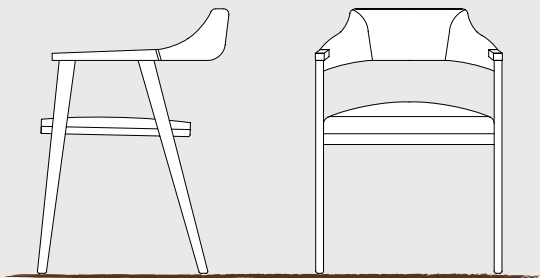

Sedia

Chair

L30R/SP sedia in rovere / oak wood chair
cm. 53 x 55 x 75 h.