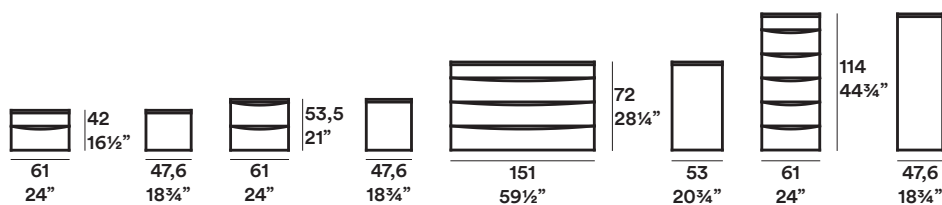

Strand / CrJ

Gruppi/ Night Stand

2013

Contenitori. Finitura: rovere therm, laccato opaco

Drawers units. Finishing: therm oak and matt lacquer.

Dimensioni / Dimensions

Strand / CrJ

Finiture / Finishings