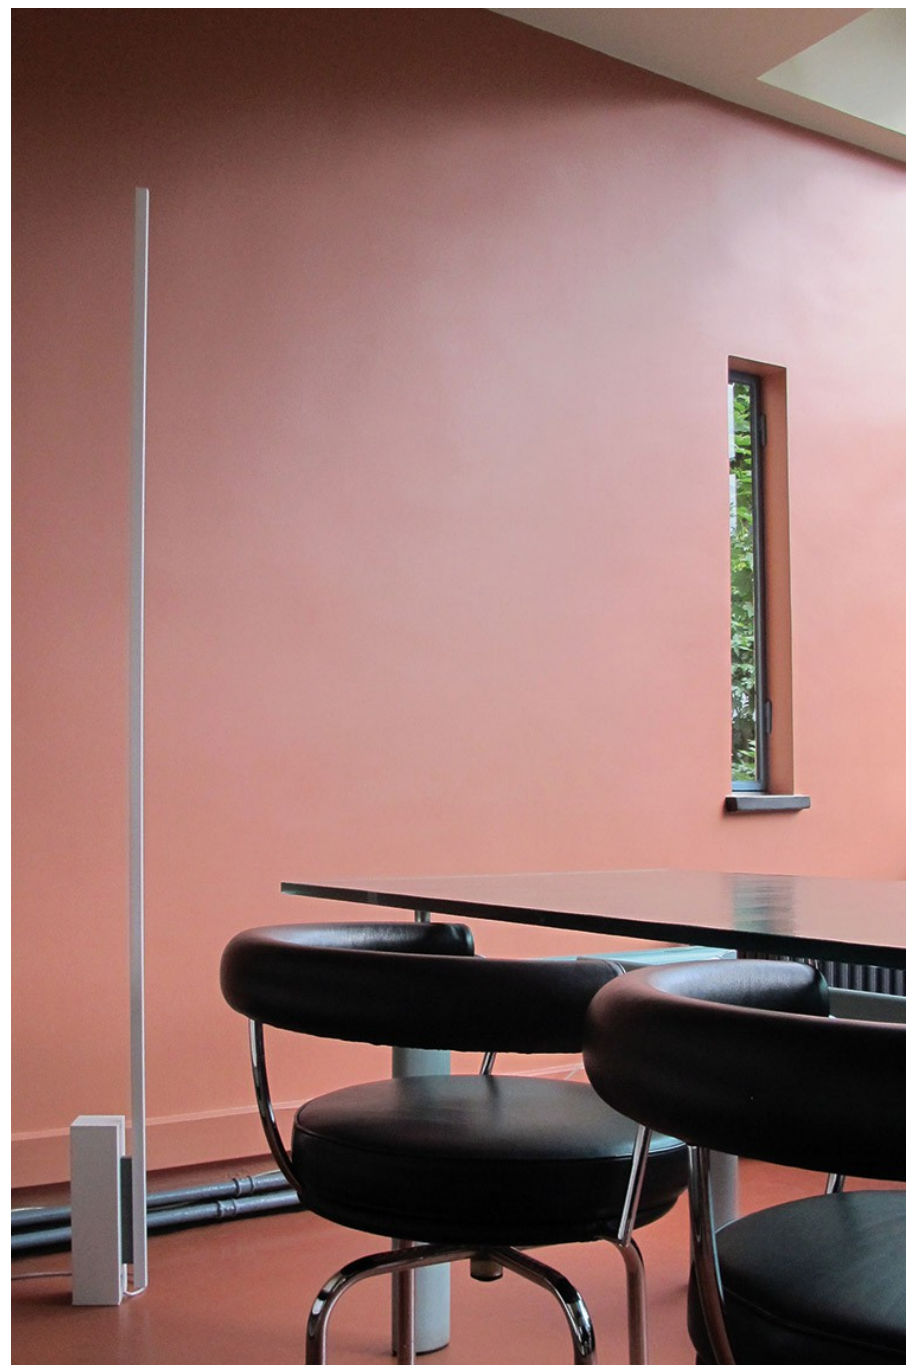

LINESCAPES FLOOR

NEMO STUDIO

Family of floor, ceiling and wall elements, efficient with an highly versatile linear luminous output. Body in aluminium extruded and opal white polycarbonate diffuser. Horizontal cantilever wall version supplied with kit for connection with remote driver. White or black finishing with elements in grey painted on the floor and wall versions.