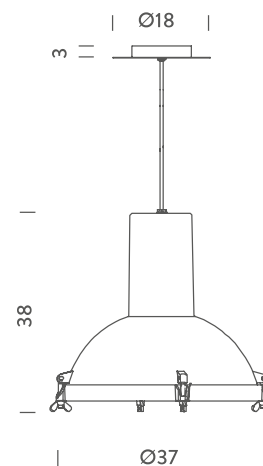

E27 FLUO/LED/HALO IP30

LAMPING

Source	E27 bulb
Total power	150W
Emission	direct, spot
Switching	dimnable, according to bulb
Tension	230V
Ip class	30
Materials	aluminium
Notes	cable lenght 3m

Codes

PRJ EDW 51
PRJ EWS 51
PRJ EMS 51

Structure/Diffuser

night blue/sanded
white sand/sanded
moka/sanded

PACKAGE

Package 01 50x50x50 cm / Gross weight: 5 Kg

Certificazioni